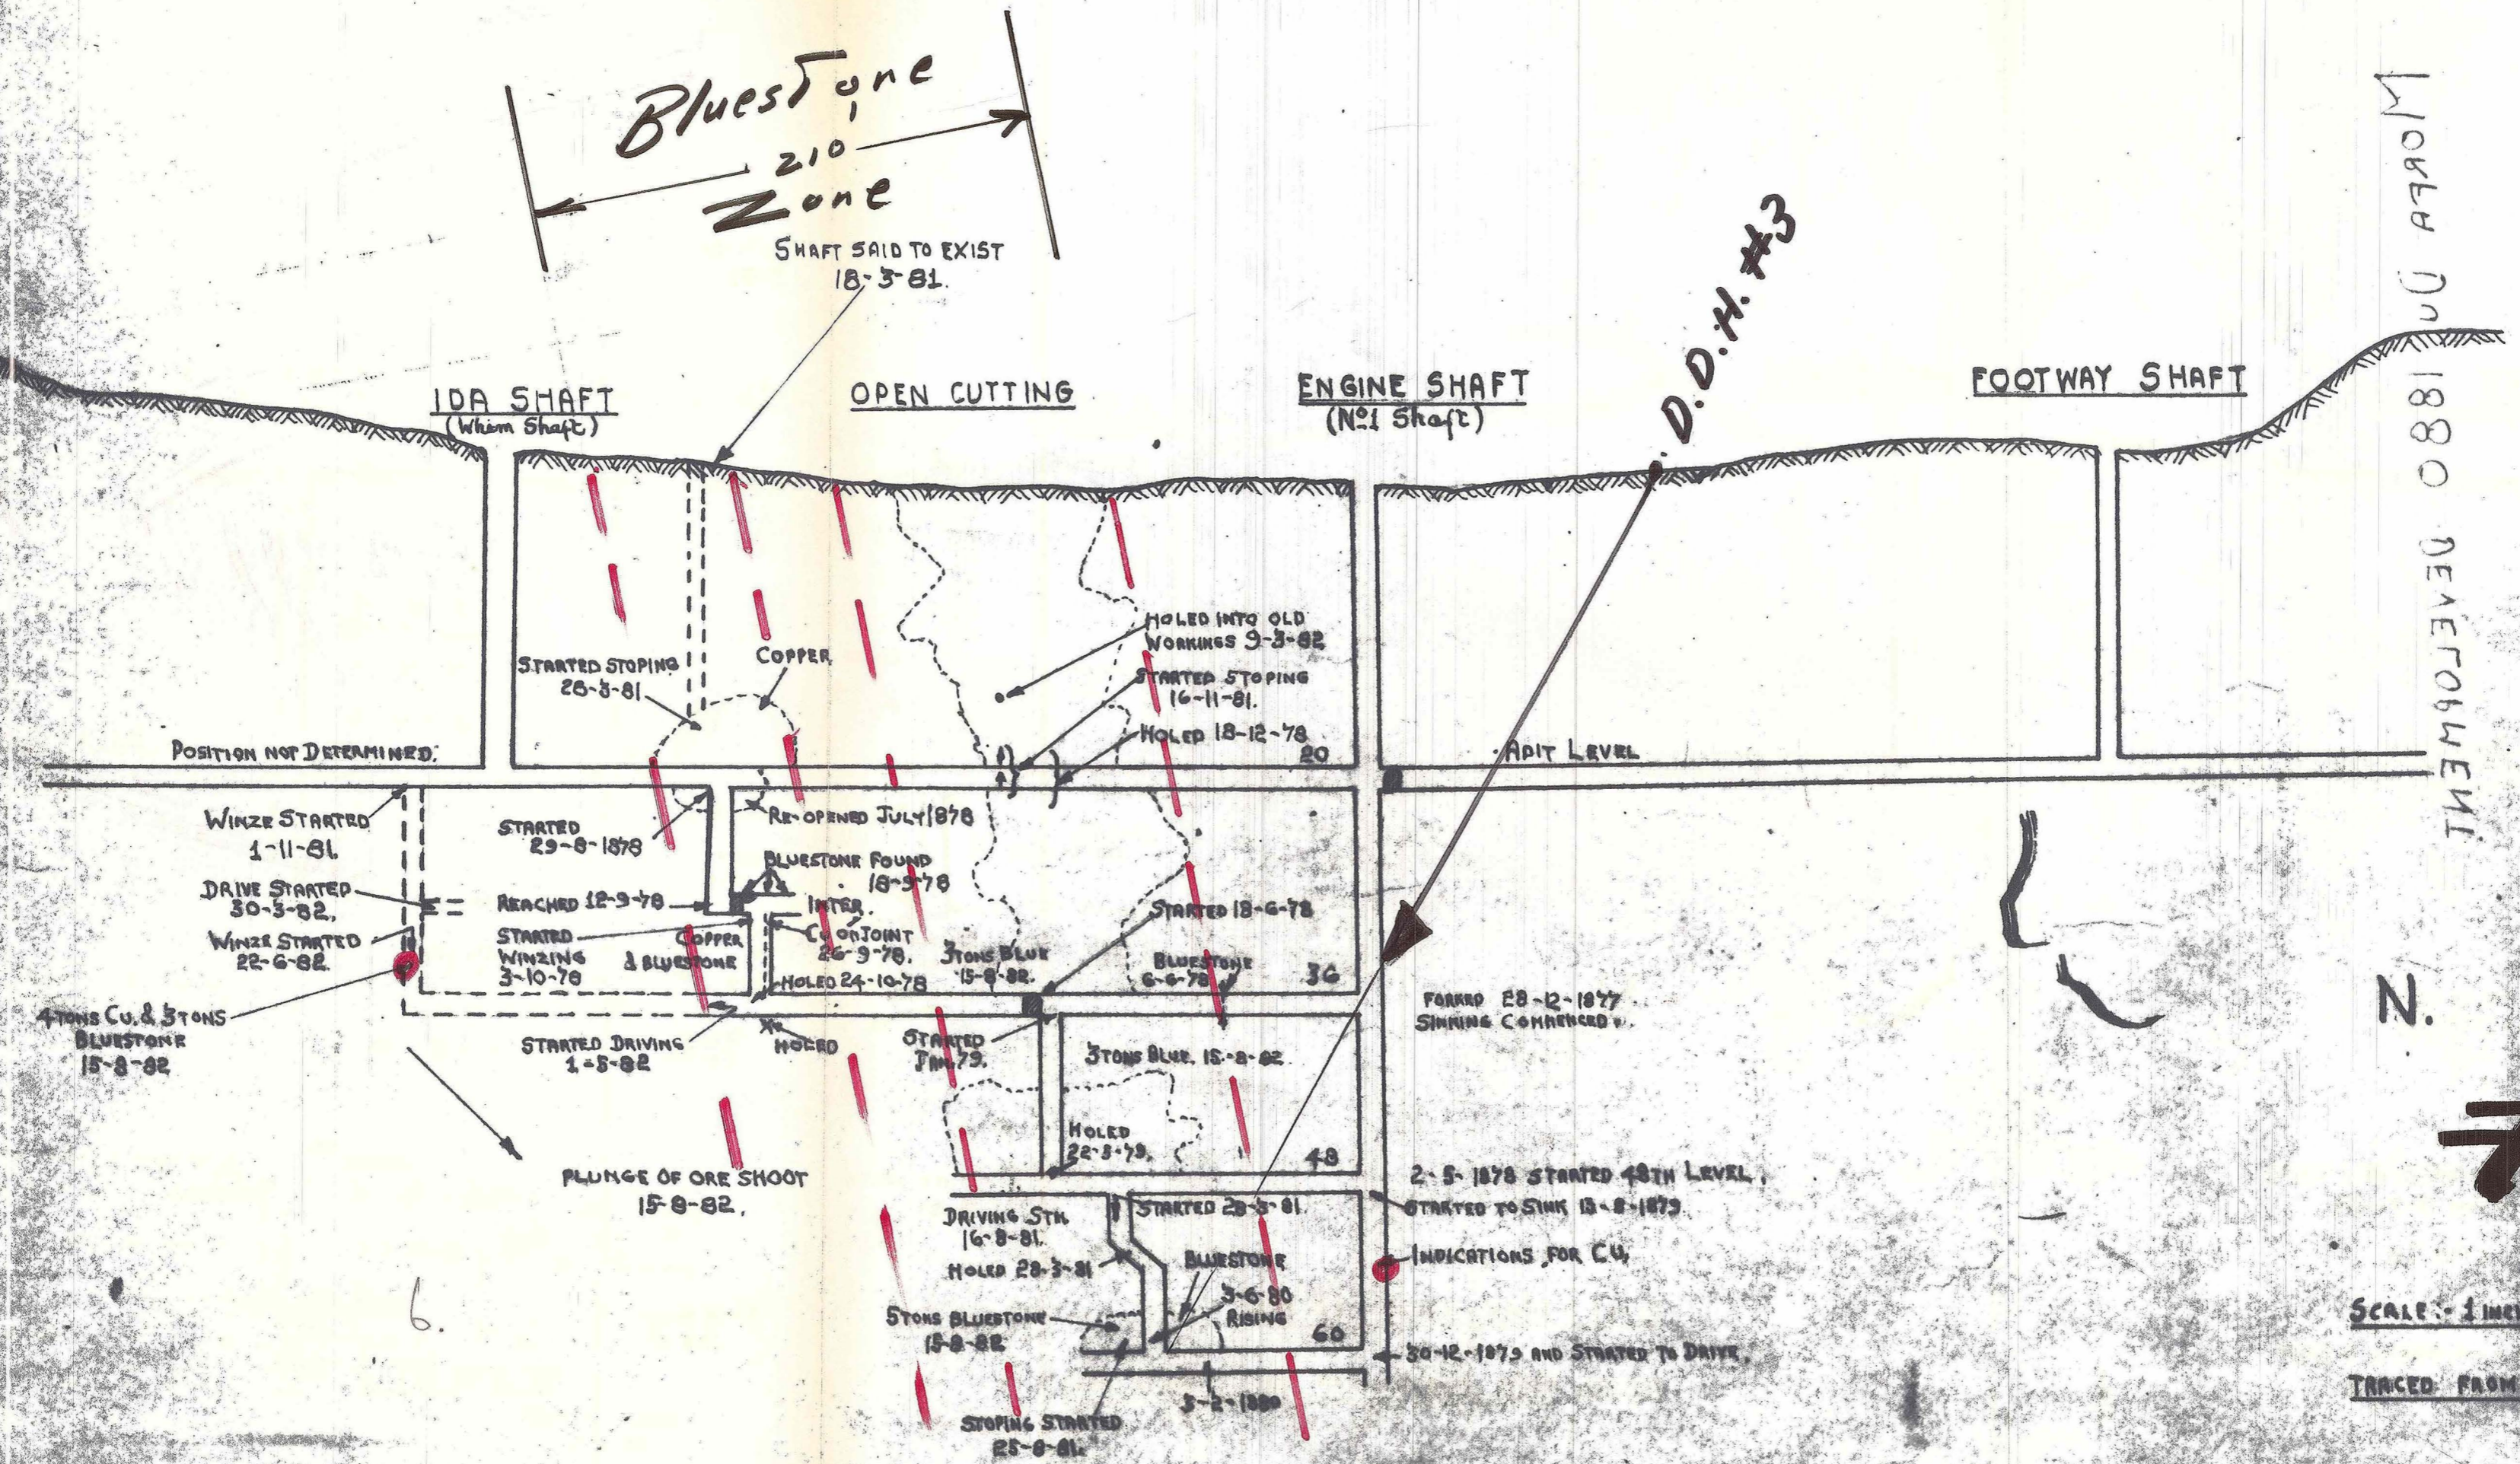

MORFA DU MINE.

SECTION N-S.

SCALE: 1 INCH EQUALS 60 FEET.
 TRACED FROM OLD SECTION DATED AUG. 1852